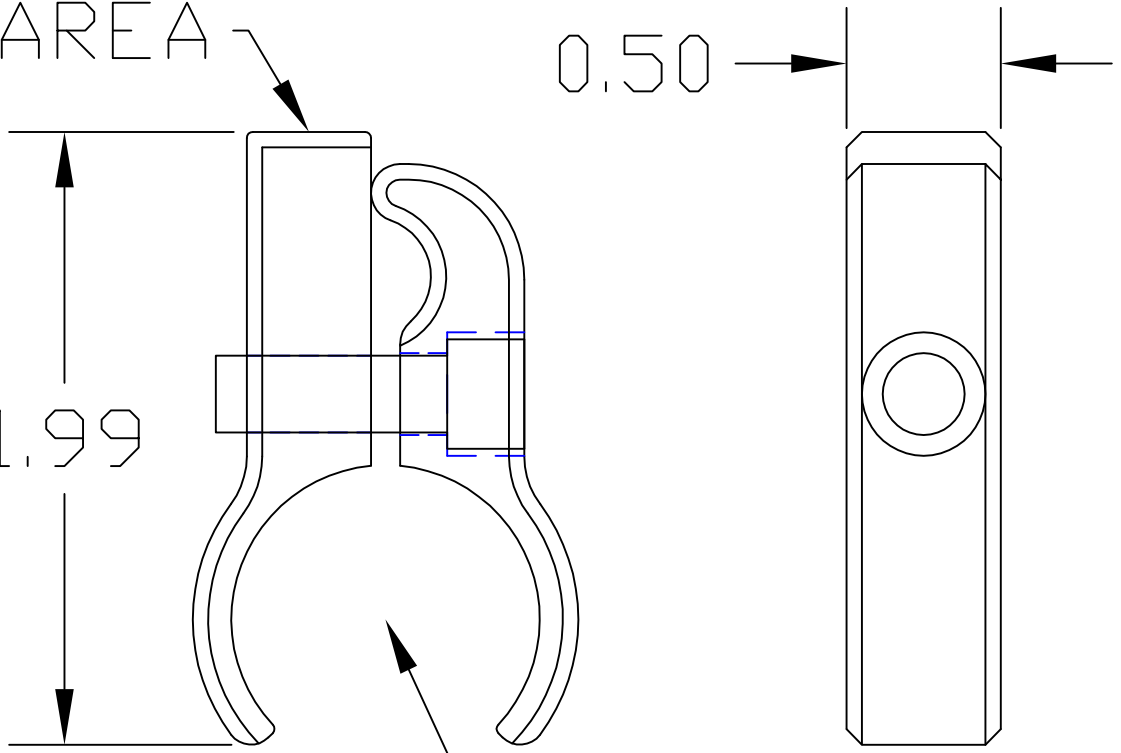

WELD

AREA

0.50

1.99

FITS 1" RAM
MOUNT BALL