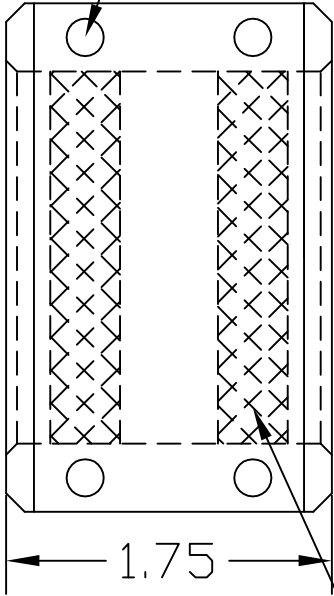

4) 1/4-28 BOLTS

1.75

MALE DIAMOND KNURL

Ø2.73

Ø2.00